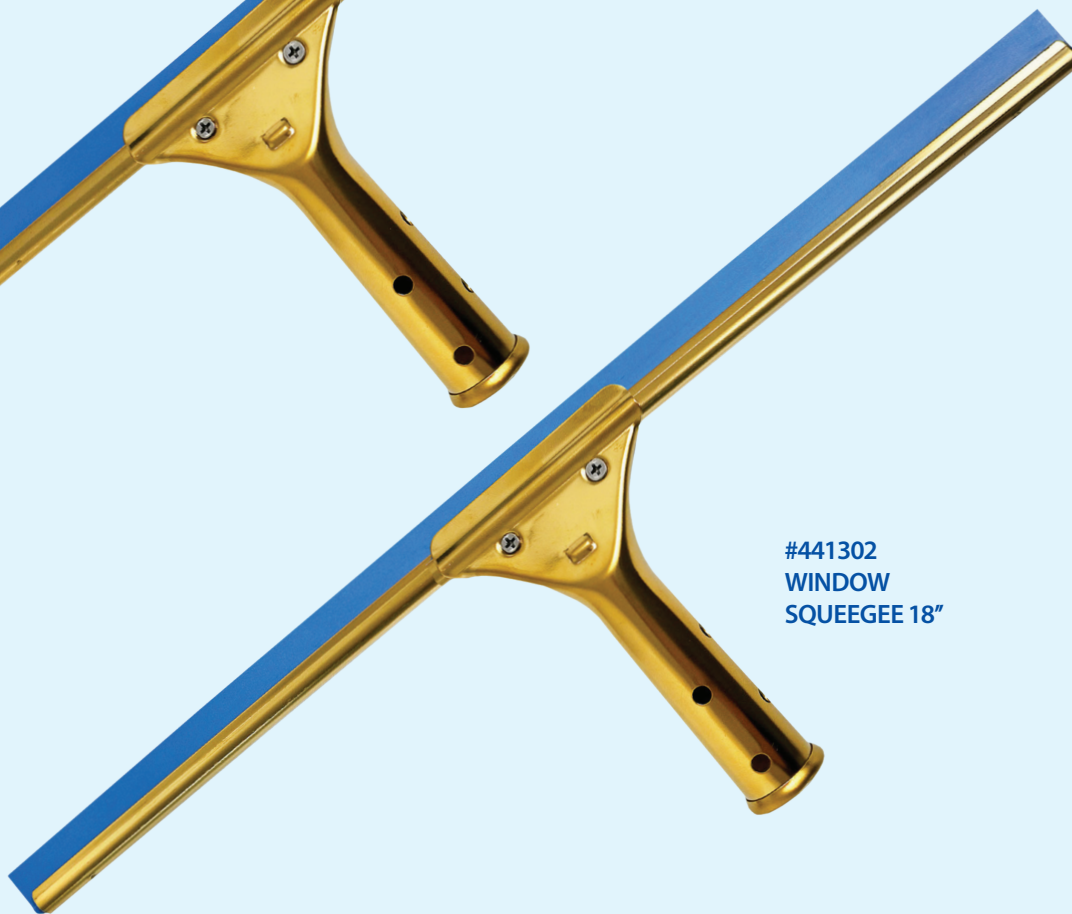

## WINDOW SQUEEGEE - 18"

PERFORME complete brass window squeegee

#441301  
WINDOW  
SQUEEGEE 14"

#441302  
WINDOW  
SQUEEGEE 18"

**Perform**

4300 Rue Hickmore, Saint-Laurent, QC H4T 1K2  
Tél: 1-800-363-2776  
www.superiorsany.com • SACQC@imperialdade.com